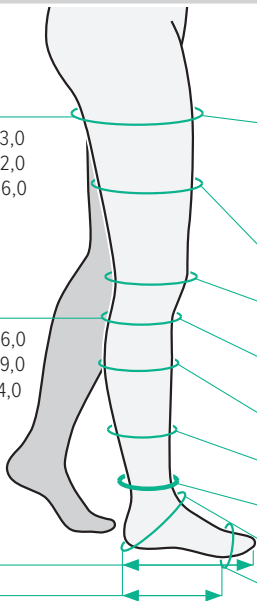

Juzo Dynamic · Juzo Dynamic Cotton

Art. 3511, 3512, 3513 · 3511, 3512 Cotton

Längd i cm

Standardstorlekar · Omfång i cm

I/XS

II/S

III/M

IV/L

V/XL

VI/XXL

PG AG/AT

normal 72,0–83,0

kort 66,0–72,0

extra kort 58,0–66,0

PD AD

normal 40,0–46,0

kort 34,0–39,0

extra kort 31,0–34,0

PZ 22,5–29,5

PA 15,0–21,0

cG

Silikonband · Dekorsilikon · Balans silikon · Balans silikon dekor · Spettsilikon

43,0–49,0 47,0–53,0 49,0–57,0 55,0–63,0 59,0–67,0 64,0–72,0

Max: Silikonband · Dekorsilikon · Balans silikon · Balans silikon dekor

50,0–56,0 54,0–62,0 58,0–66,0 64,0–73,0 68,0–77,0 73,0–82,0

Strumpbyxa · Resårkant

43,0–56,0 47,0–62,0 49,0–66,0 55,0–73,0 59,0–77,0 64,0–82,0

cF

43,0–53,0 47,0–59,0 49,0–63,0 55,0–70,0 59,0–74,0 64,0–79,0

cE

28,0–34,0 30,0–37,0 33,0–41,0 35,0–43,0 37,0–44,0 40,0–48,0

cD

Resårkant · Silikonband smal · Balans silikon smal

25,0–30,0 27,0–33,0 30,0–36,0 33,0–39,0 35,0–41,0 37,0–43,0

cC

27,0–34,0 29,0–37,0 33,0–41,0 36,0–45,0 39,0–47,0 42,0–50,0

cB'

24,0–26,0 25,0–29,0 27,0–33,0 31,0–36,0 34,0–39,0 36,0–41,0

cB

18,0–20,0 20,0–22,0 22,0–24,5 24,5–27,0 27,0–30,0 30,0–33,0

cY

26,5–30,5 29,5–32,5 31,5–35,0 34,0–37,5 36,5–41,0 39,5–45,0

cA

17,5–22,0 19,5–24,0 21,5–26,5 24,0–29,0 26,5–33,0 29,5–37,0

Skostorlek: t.o.m. 46