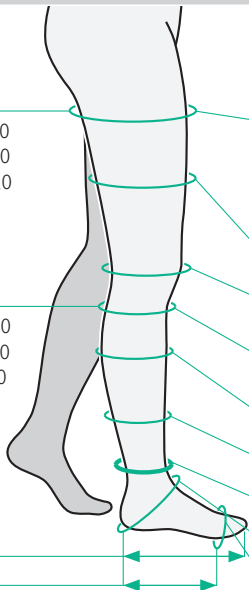

Art. 2701, 2702, 2781, 2782

Längd i cm

Standardstorlekar · Omfång i cm

I/XS

II/S

III/M

IV/L

V/XL

VI/XXL

PG AG/AT/ATU

normal 72,0–83,0

kort 66,0–72,0

extra kort 58,0–66,0

PD AD

normal 40,0–46,0

kort 34,0–39,0

extra kort 31,0–34,0

PZ 22,5–27,5

PA 15,0–19,0

cG

Silikonband · Dekorsilikon · Balans silikon · Balans silikon dekor · Spetssilikon

41,0–48,0 45,0–52,0 47,0–56,0 54,0–63,0 57,0–66,0 63,0–73,0

Bred: Silikonband · Dekorsilikon · Balans silikon · Balans silikon dekor

49,0–58,0 53,0–63,0 57,0–68,0 64,0–75,0 67,0–79,0 74,0–85,0

Strumpbyxa

41,0–58,0 45,0–63,0 47,0–68,0 54,0–75,0 57,0–79,0 63,0–85,0

cF

41,0–55,0 45,0–60,0 47,0–65,0 54,0–72,0 57,0–76,0 63,0–82,0

cE

30,0–37,0 33,0–41,0 35,0–45,0 39,0–48,0 41,0–51,0 44,0–55,0

cD

Resårkant · Silikonband smal · Balans silikon smal

27,0–33,0 29,0–36,0 31,0–40,0 34,0–43,0 36,0–46,0 39,0–48,0

cC

29,0–34,0 32,0–38,0 34,0–43,0 38,0–47,0 41,0–50,0 44,0–53,0

cB'

23,0–27,0 25,0–30,0 27,0–33,0 30,0–36,0 32,0–38,0 35,0–41,0

cB

18,0–20,0 20,0–22,0 22,0–24,5 24,5–27,0 27,0–30,0 30,0–33,0

cY

26,5–30,5 29,5–32,5 31,5–35,0 34,0–37,5 36,5–41,0 39,5–45,0

cA

17,5–22,0 19,5–24,0 21,5–26,5 24,0–29,0 26,5–33,0 29,5–37,0

Skostorlek: t.o.m. 44